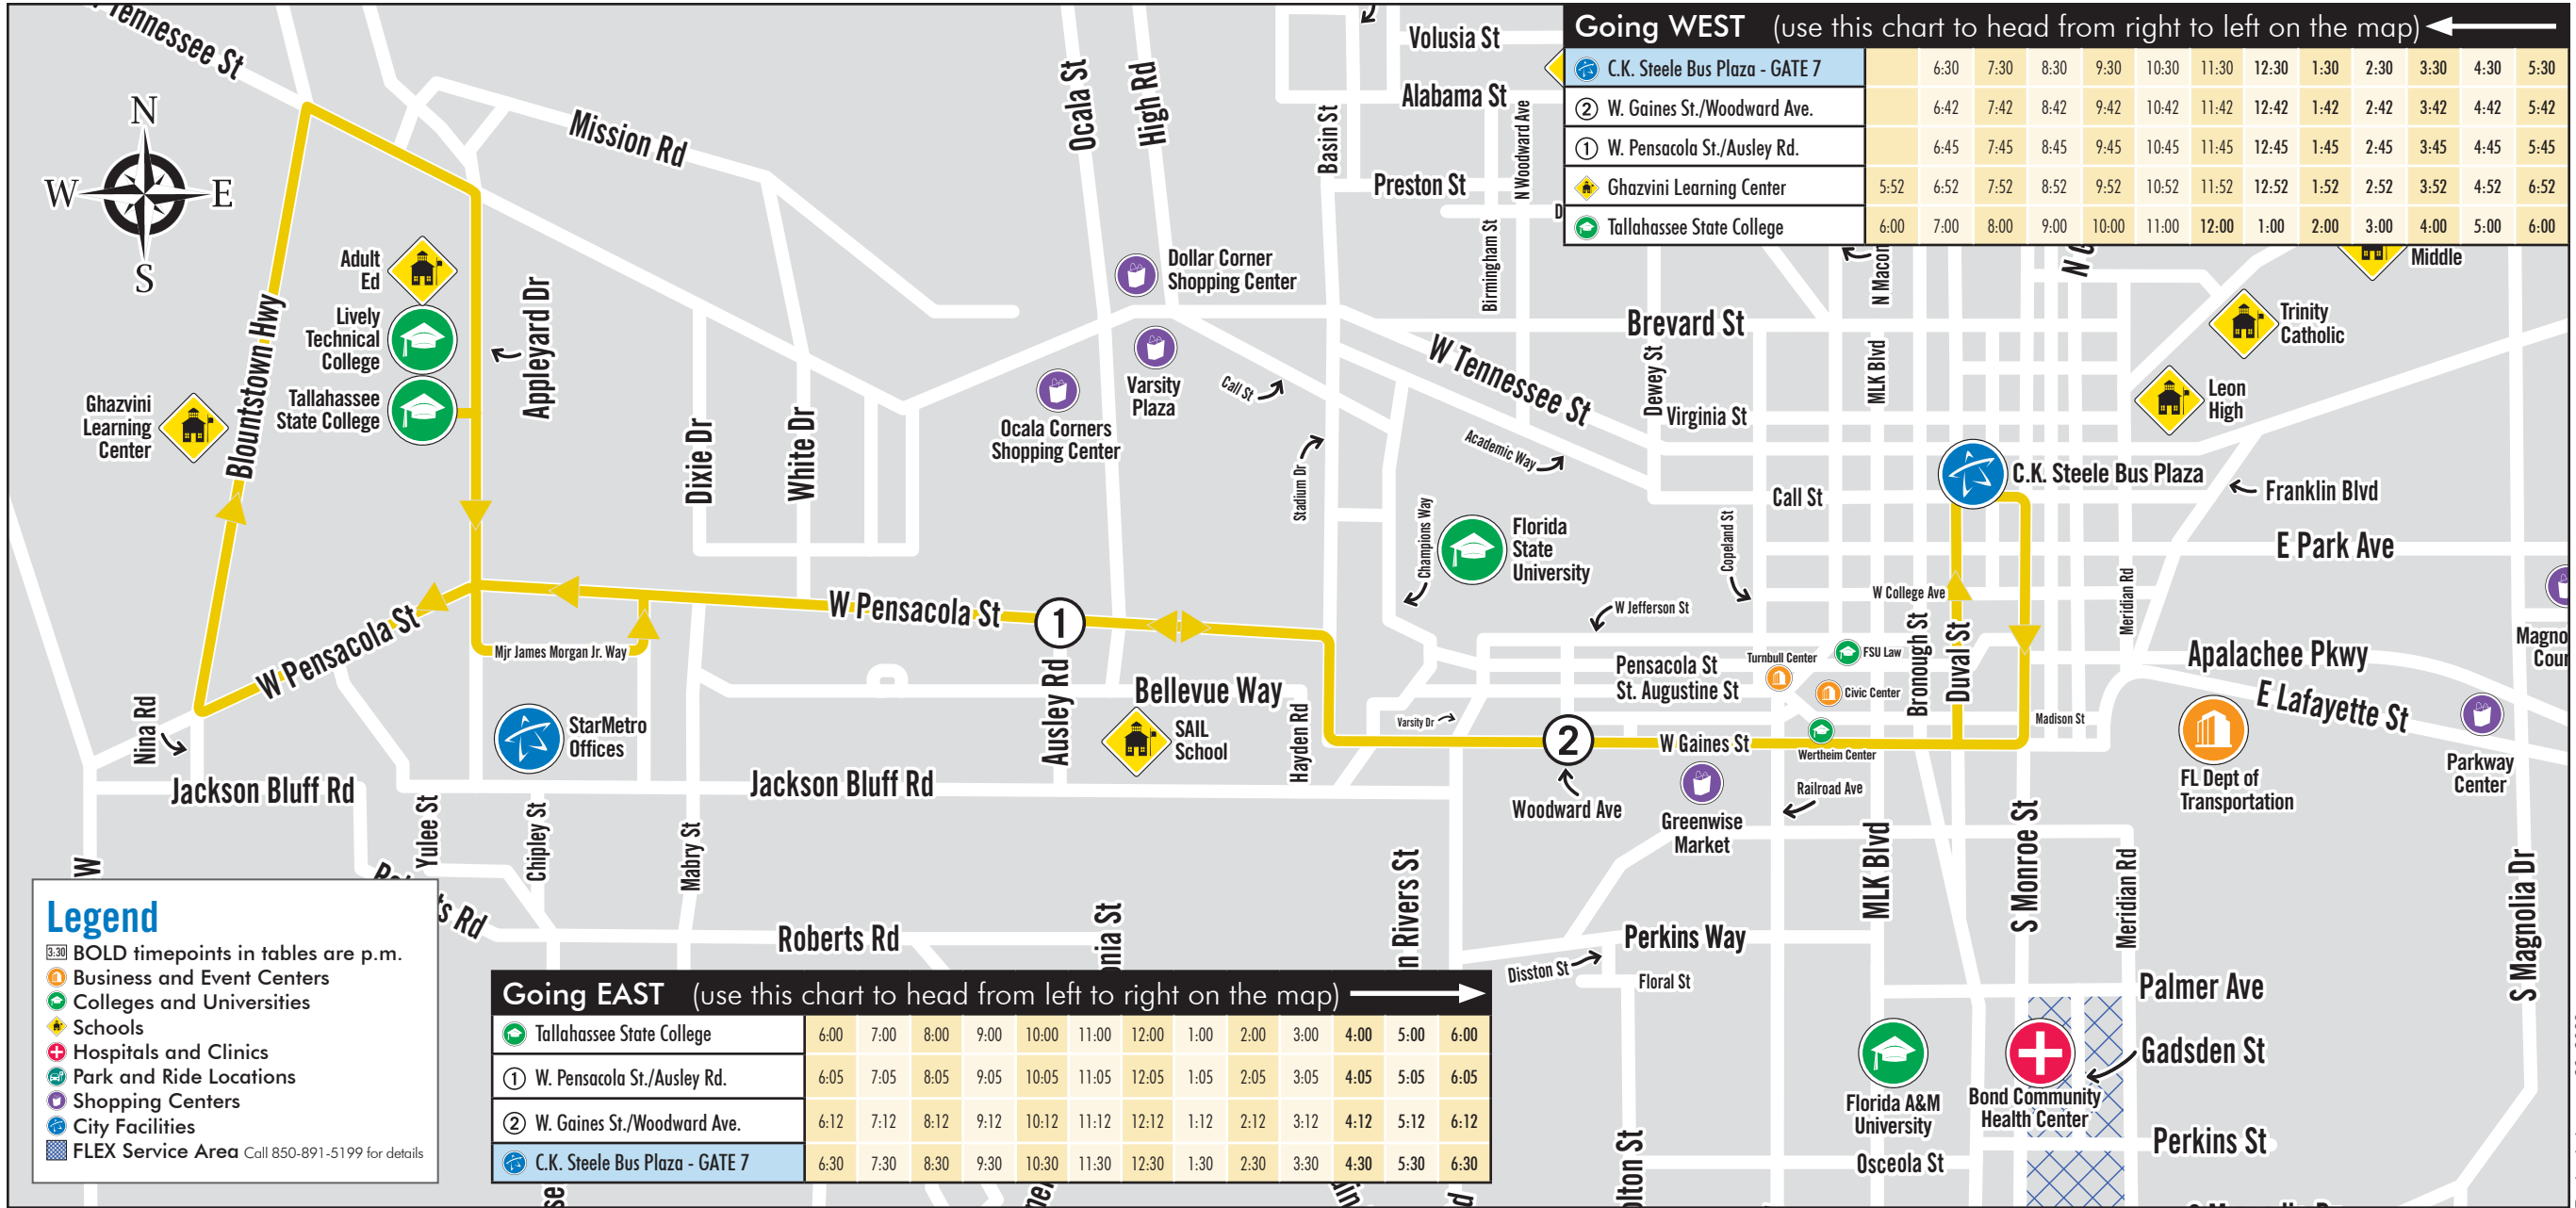

T Tall Timbers Route (Mon-Fri)

Tallahassee State College, Gaines St., CollegeTown, C.K. Steele Bus Plaza
 Monday - Friday (5:52 a.m. - 6:30 p.m.) | Bus comes every: **60 min**

Going WEST (use this chart to head from right to left on the map) ←

🚗 C.K. Steele Bus Plaza - GATE 7	6:30	7:30	8:30	9:30	10:30	11:30	12:30	1:30	2:30	3:30	4:30	5:30	
② W. Gaines St./Woodward Ave.	6:42	7:42	8:42	9:42	10:42	11:42	12:42	1:42	2:42	3:42	4:42	5:42	
① W. Pensacola St./Ausley Rd.	6:45	7:45	8:45	9:45	10:45	11:45	12:45	1:45	2:45	3:45	4:45	5:45	
🏠 Ghazvini Learning Center	5:52	6:52	7:52	8:52	9:52	10:52	11:52	12:52	1:52	2:52	3:52	4:52	6:52
🎓 Tallahassee State College	6:00	7:00	8:00	9:00	10:00	11:00	12:00	1:00	2:00	3:00	4:00	5:00	6:00

Going EAST (use this chart to head from left to right on the map) →

🎓 Tallahassee State College	6:00	7:00	8:00	9:00	10:00	11:00	12:00	1:00	2:00	3:00	4:00	5:00	6:00
① W. Pensacola St./Ausley Rd.	6:05	7:05	8:05	9:05	10:05	11:05	12:05	1:05	2:05	3:05	4:05	5:05	6:05
② W. Gaines St./Woodward Ave.	6:12	7:12	8:12	9:12	10:12	11:12	12:12	1:12	2:12	3:12	4:12	5:12	6:12
🚗 C.K. Steele Bus Plaza - GATE 7	6:30	7:30	8:30	9:30	10:30	11:30	12:30	1:30	2:30	3:30	4:30	5:30	6:30

Legend

- 🕒 6:30 BOLD timepoints in tables are p.m.
- 🏠 Business and Event Centers
- 🎓 Colleges and Universities
- 🏫 Schools
- 🏥 Hospitals and Clinics
- 🚶 Park and Ride Locations
- 🏬 Shopping Centers
- 🚗 City Facilities
- 🚚 FLEX Service Area Call 850-891-5199 for details