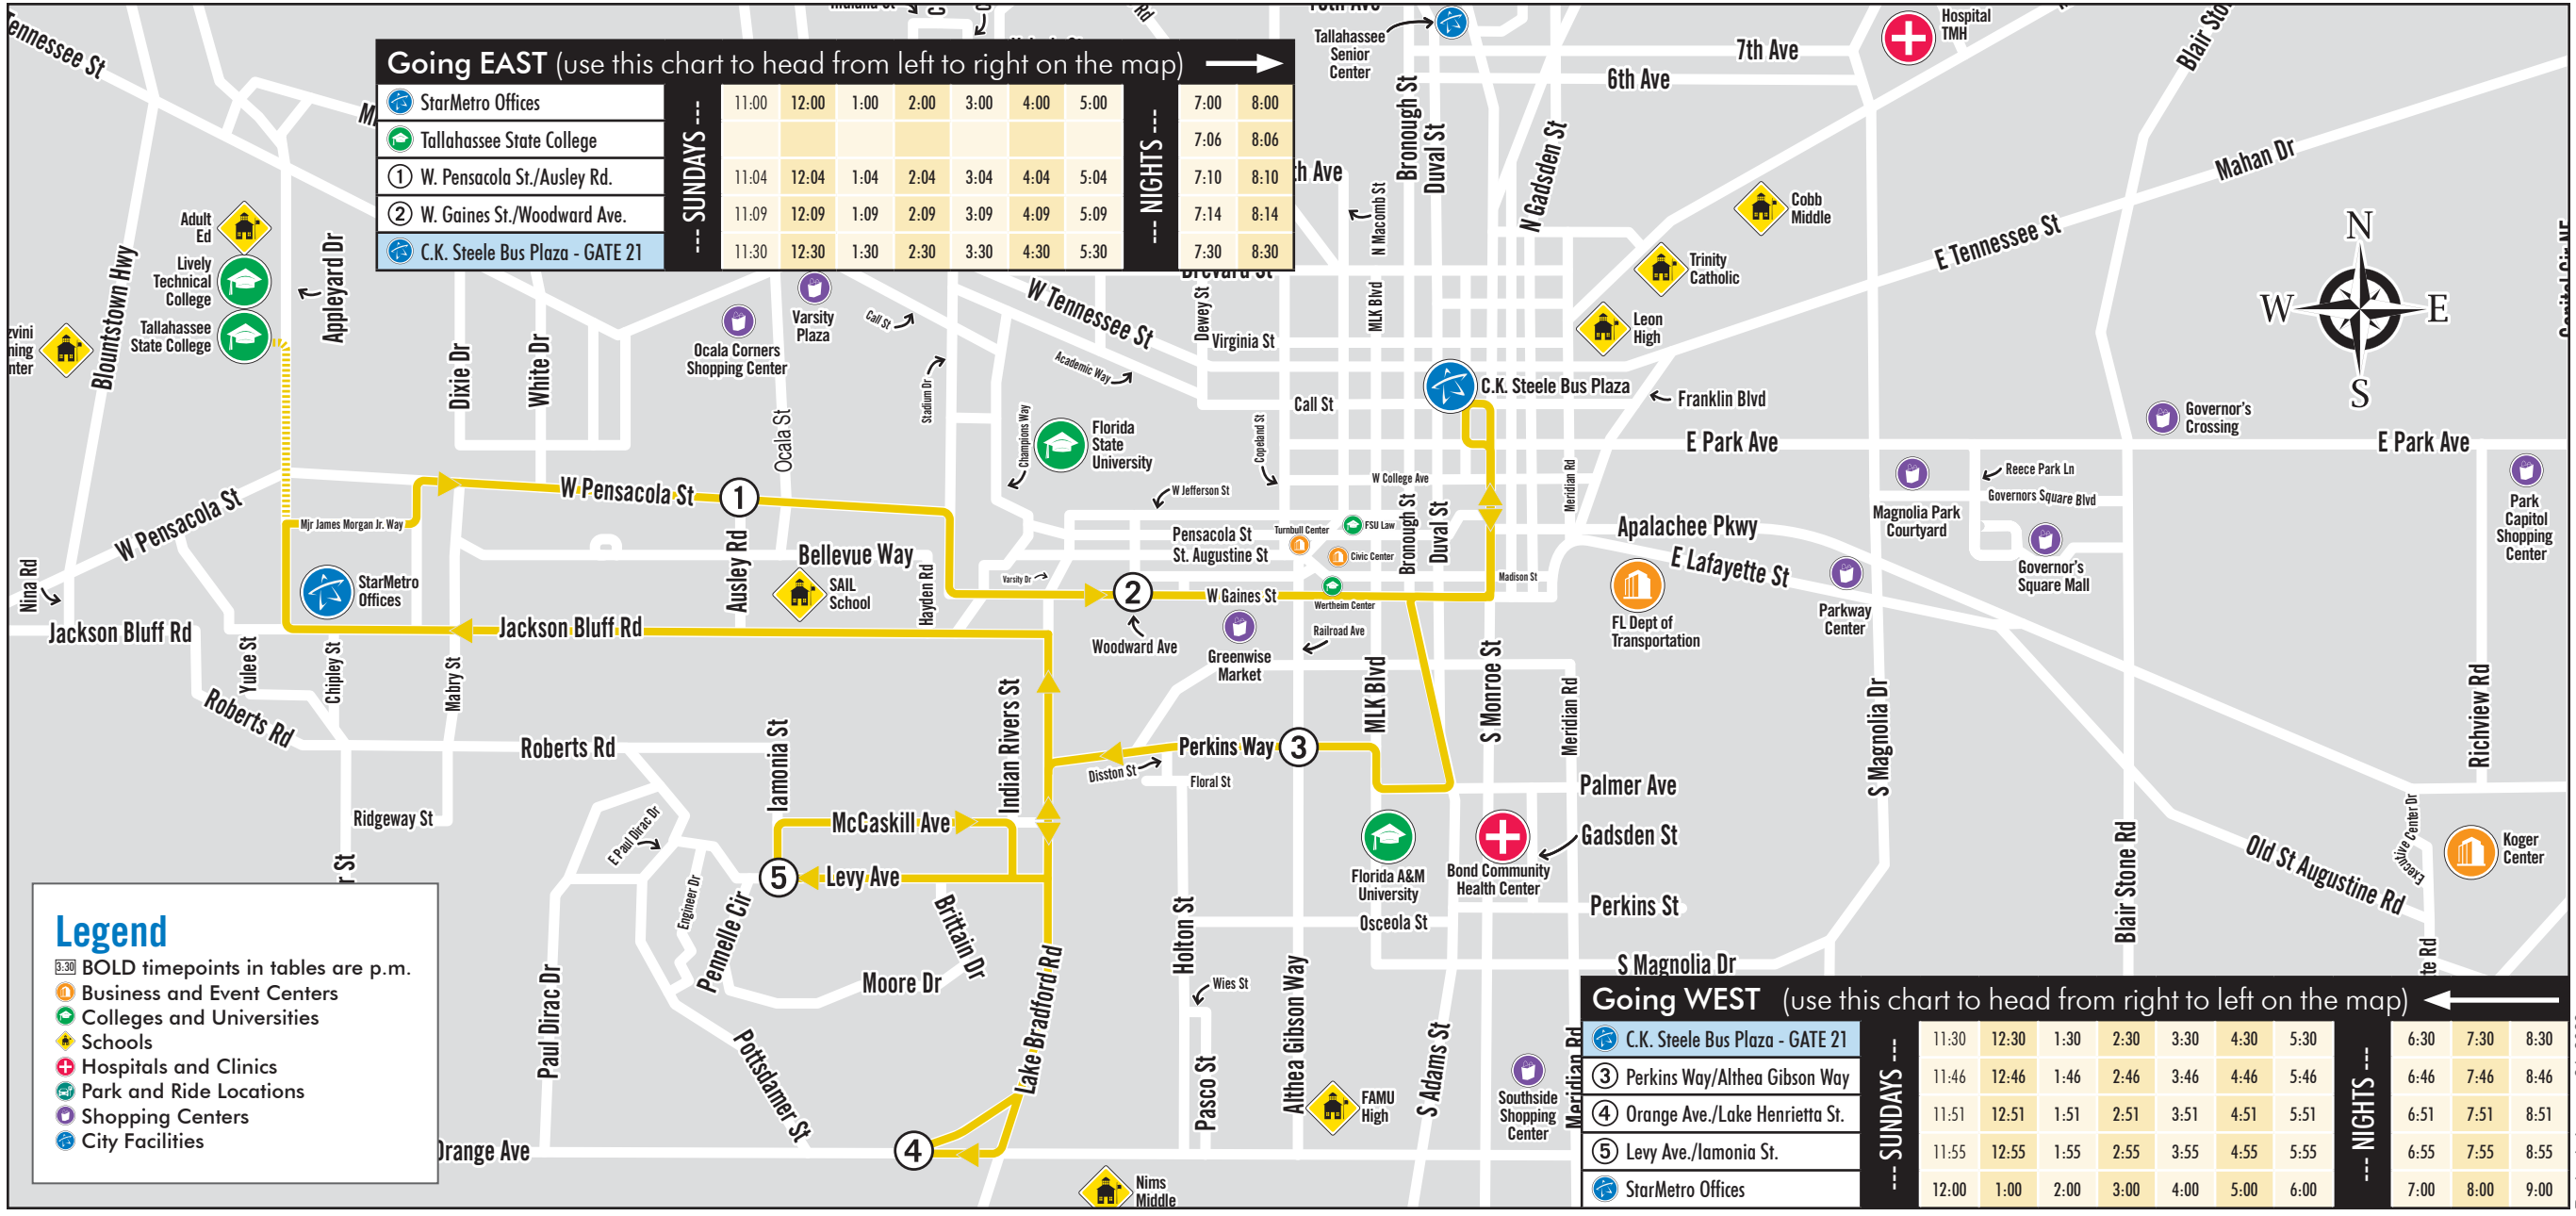

3 Route 3 Sundays & Nights (Mon-Sat)

Pensacola St., Gaines St., C.K. Steele Bus Plaza, Lake Bradford Rd.
 Sunday (11 a.m. - 6 p.m.) & Nights (Mon-Sat 7 - 9 p.m.) | Bus comes every: **60 min**

Going EAST (use this chart to head from left to right on the map) →

	11:00	12:00	1:00	2:00	3:00	4:00	5:00	7:00	8:00
SUNDAYS									
StarMetro Offices								7:00	8:00
Tallahassee State College								7:06	8:06
① W. Pensacola St./Ausley Rd.	11:04	12:04	1:04	2:04	3:04	4:04	5:04	7:10	8:10
② W. Gaines St./Woodward Ave.	11:09	12:09	1:09	2:09	3:09	4:09	5:09	7:14	8:14
C.K. Steele Bus Plaza - GATE 21	11:30	12:30	1:30	2:30	3:30	4:30	5:30	7:30	8:30
NIGHTS									

Going WEST (use this chart to head from right to left on the map) ←

	11:30	12:30	1:30	2:30	3:30	4:30	5:30	6:30	7:30	8:30
SUNDAYS										
C.K. Steele Bus Plaza - GATE 21	11:30	12:30	1:30	2:30	3:30	4:30	5:30	6:30	7:30	8:30
③ Perkins Way/Althea Gibson Way	11:46	12:46	1:46	2:46	3:46	4:46	5:46	6:46	7:46	8:46
④ Orange Ave./Lake Henrietta St.	11:51	12:51	1:51	2:51	3:51	4:51	5:51	6:51	7:51	8:51
⑤ Levy Ave./Iamonia St.	11:55	12:55	1:55	2:55	3:55	4:55	5:55	6:55	7:55	8:55
StarMetro Offices	12:00	1:00	2:00	3:00	4:00	5:00	6:00	7:00	8:00	9:00
NIGHTS										

- Legend**
- 3:30** BOLD timepoints in tables are p.m.
 - 🏢 Business and Event Centers
 - 🎓 Colleges and Universities
 - 🏫 Schools
 - 🏥 Hospitals and Clinics
 - 🚶 Park and Ride Locations
 - 🛍 Shopping Centers
 - 🏛 City Facilities