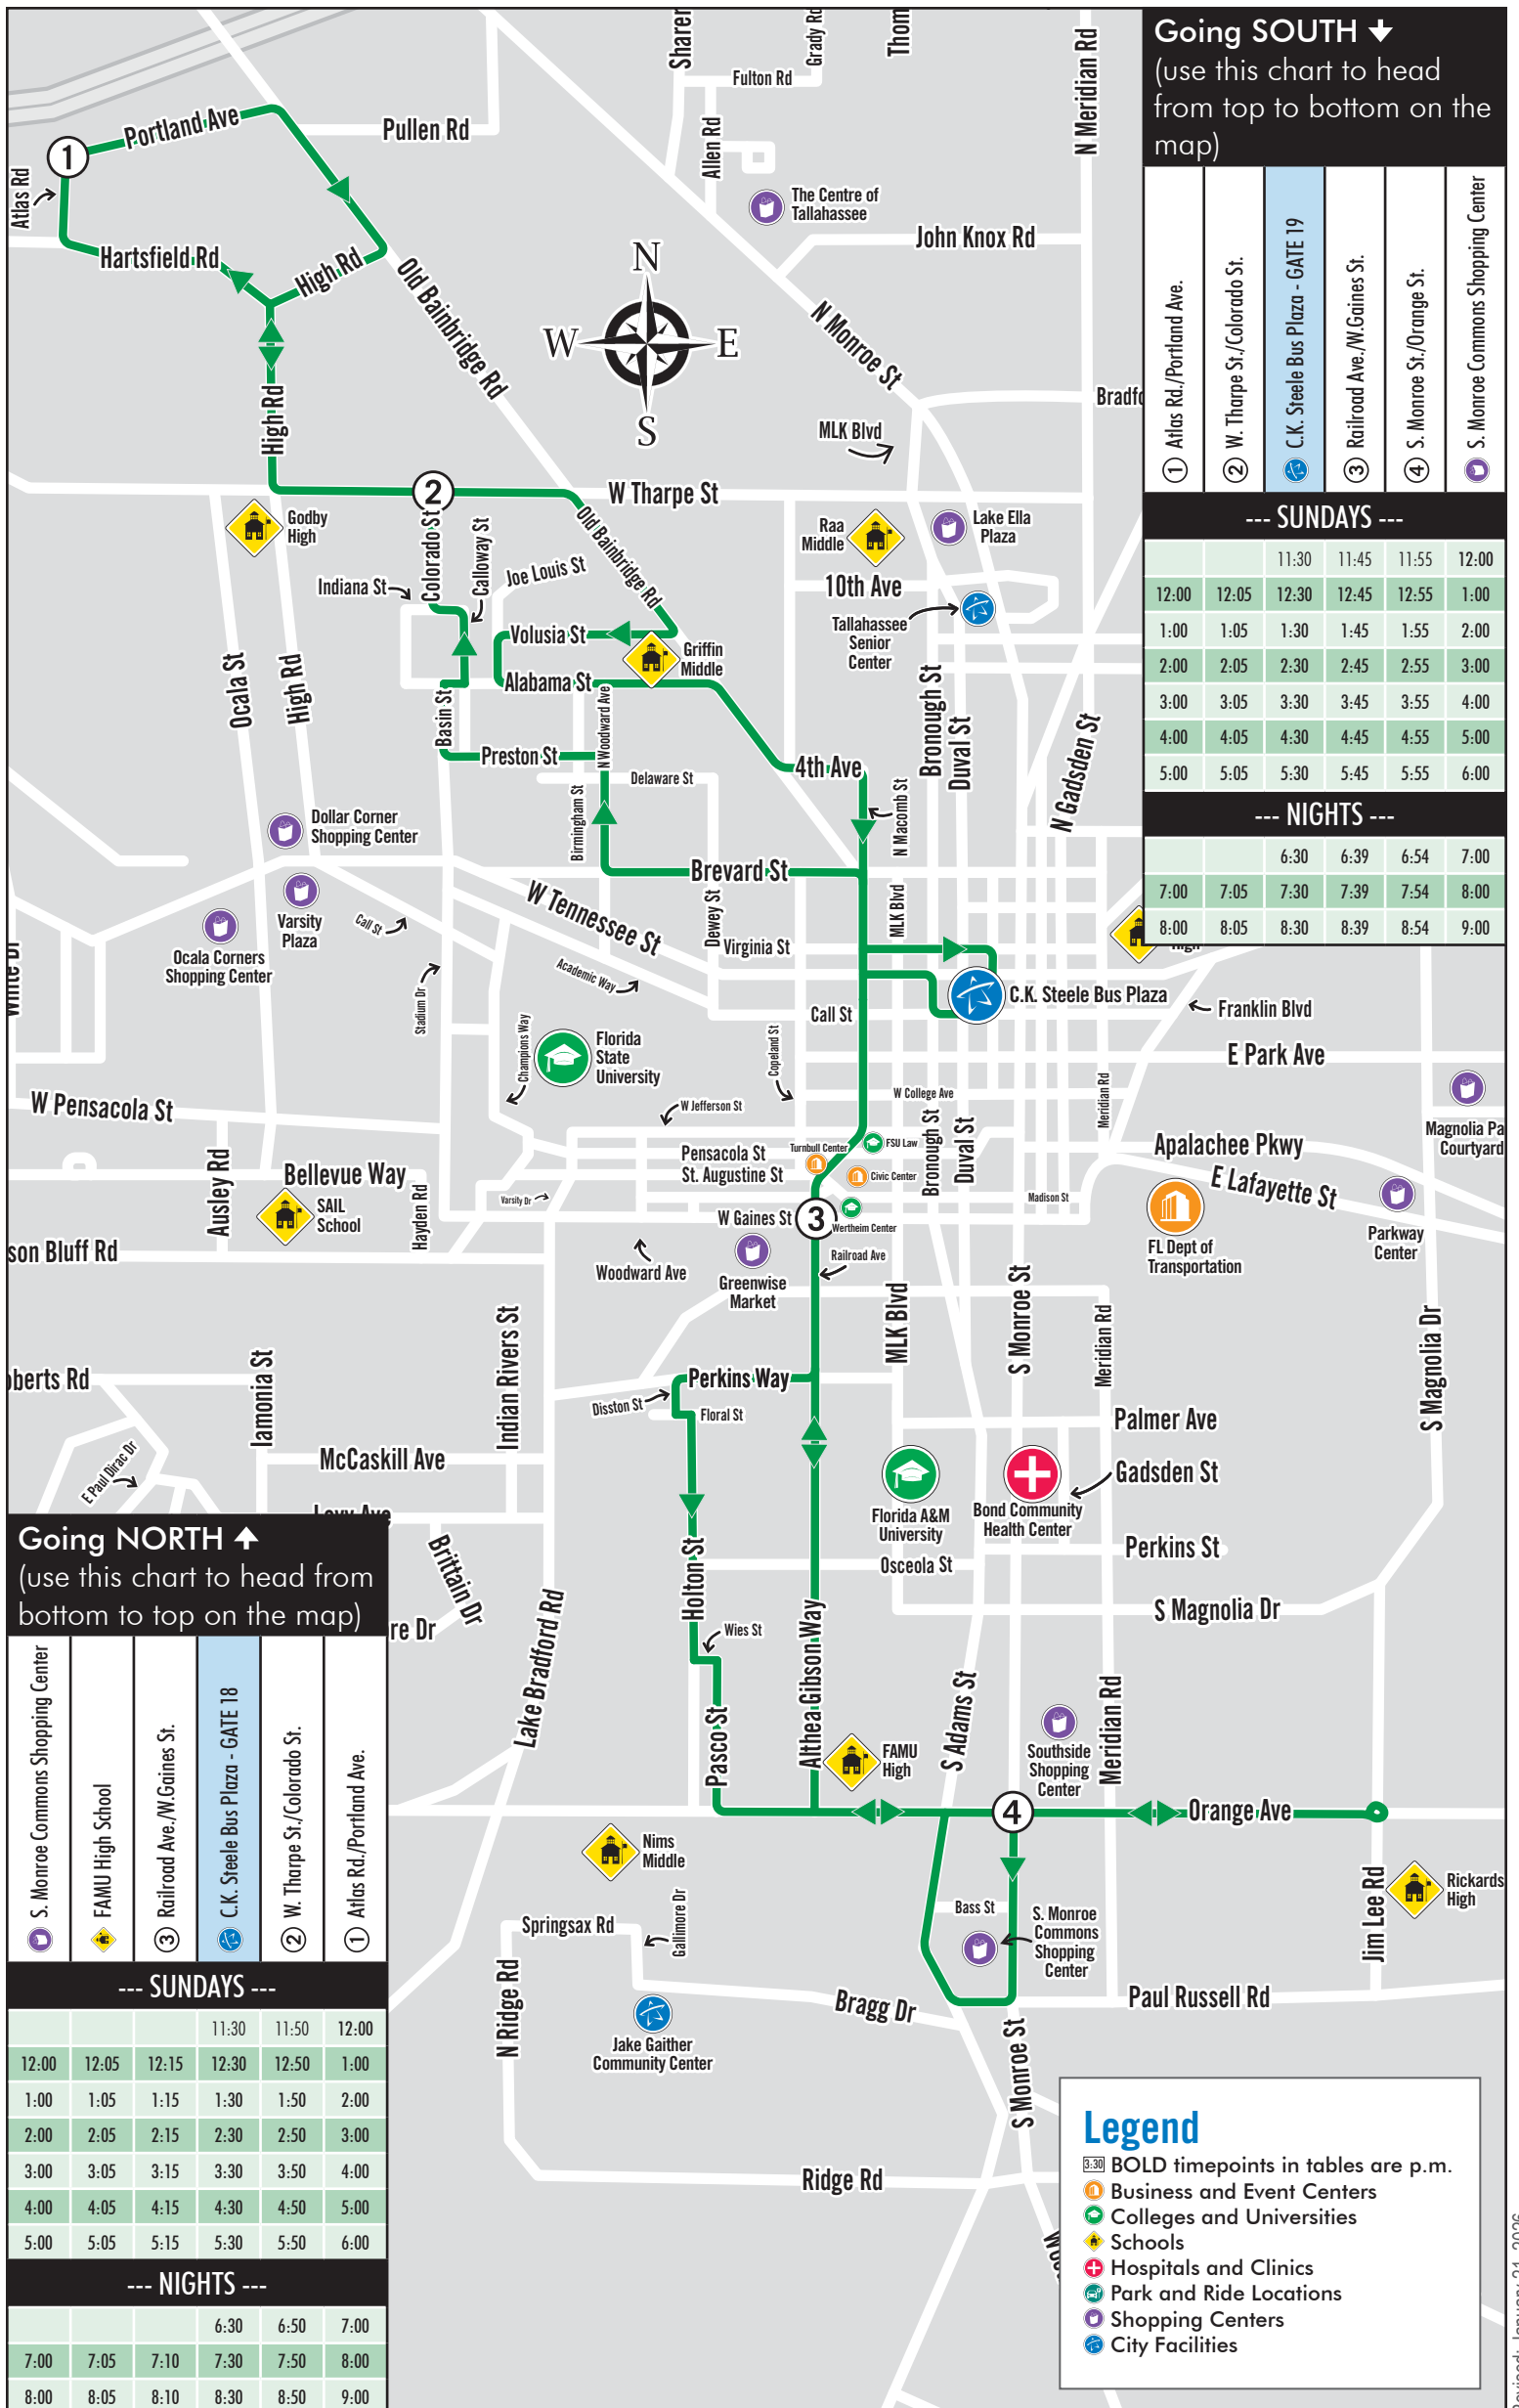

5

Route 5 Sundays & Nights (Mon-Sat)

Frenchtown, C.K. Steele Bus Plaza, Bond Community, South City

Sunday (11:30 a.m. - 6 p.m.) & Nights (6:30 - 9 p.m.) | Bus comes every: **60 min**

Going SOUTH ↓
(use this chart to head from top to bottom on the map)

①	Atlas Rd./Portland Ave.
②	W. Tharpe St./Colorado St.
③	C.K. Steele Bus Plaza - GATE 19
④	Railroad Ave./W.Gaines St.
⑤	S. Monroe St./Orange St.
⑥	S. Monroe Commons Shopping Center

--- SUNDAYS ---

			11:30	11:45	11:55	12:00
12:00	12:05	12:30	12:45	12:55	1:00	
1:00	1:05	1:30	1:45	1:55	2:00	
2:00	2:05	2:30	2:45	2:55	3:00	
3:00	3:05	3:30	3:45	3:55	4:00	
4:00	4:05	4:30	4:45	4:55	5:00	
5:00	5:05	5:30	5:45	5:55	6:00	

--- NIGHTS ---

			6:30	6:39	6:54	7:00
7:00	7:05	7:30	7:39	7:54	8:00	
8:00	8:05	8:30	8:39	8:54	9:00	

Going NORTH ↑
(use this chart to head from bottom to top on the map)

⑥	S. Monroe Commons Shopping Center
⑤	FAMU High School
④	Railroad Ave./W.Gaines St.
③	C.K. Steele Bus Plaza - GATE 18
②	W. Tharpe St./Colorado St.
①	Atlas Rd./Portland Ave.

--- NIGHTS ---

			6:30	6:50	7:00
7:00	7:05	7:10	7:30	7:50	8:00
8:00	8:05	8:10	8:30	8:50	9:00

Legend

- 3:30** BOLD timepoints in tables are p.m.
- 🏢 Business and Event Centers
- 🎓 Colleges and Universities
- 🏫 Schools
- 🏥 Hospitals and Clinics
- 🚶 Park and Ride Locations
- 🛍 Shopping Centers
- 🏛 City Facilities